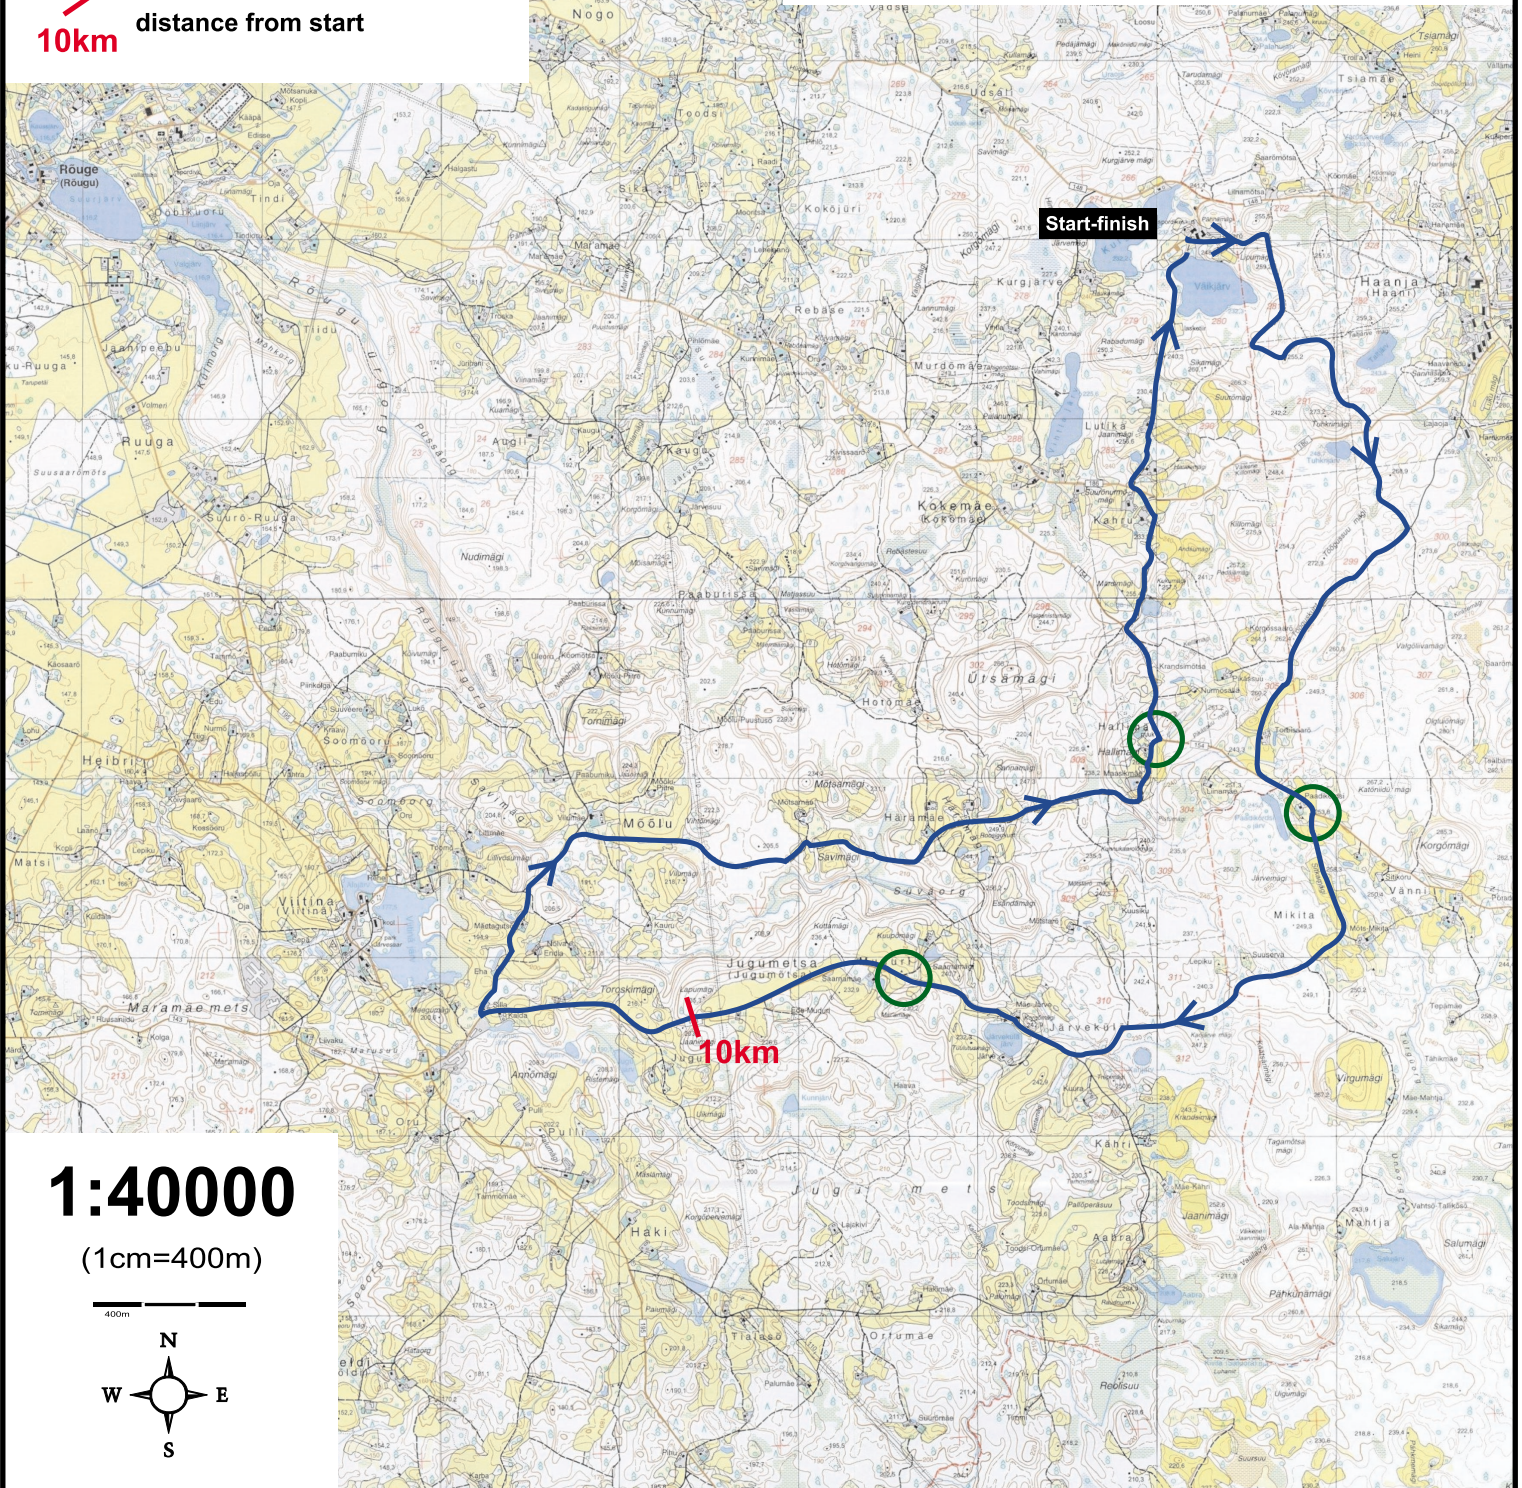

PHASE 3 BLUE ROUTE Distance 20km Ascent 215m

Route marking:

- blue ribbons
- white signs with blue arrows on them

- route 20km
- route direction
- grooming areas
- distance from start

INTERNATIONAL ENDURANCE RIDE COMPETITION
CEI3* (160km)
CEI2*/CEIJY2* (120 km)
CEI1*/CEIJY1* (80 km)
22-24 May 2015, Kurgjärve, Estonia

1:40000

(1cm=400m)

400m