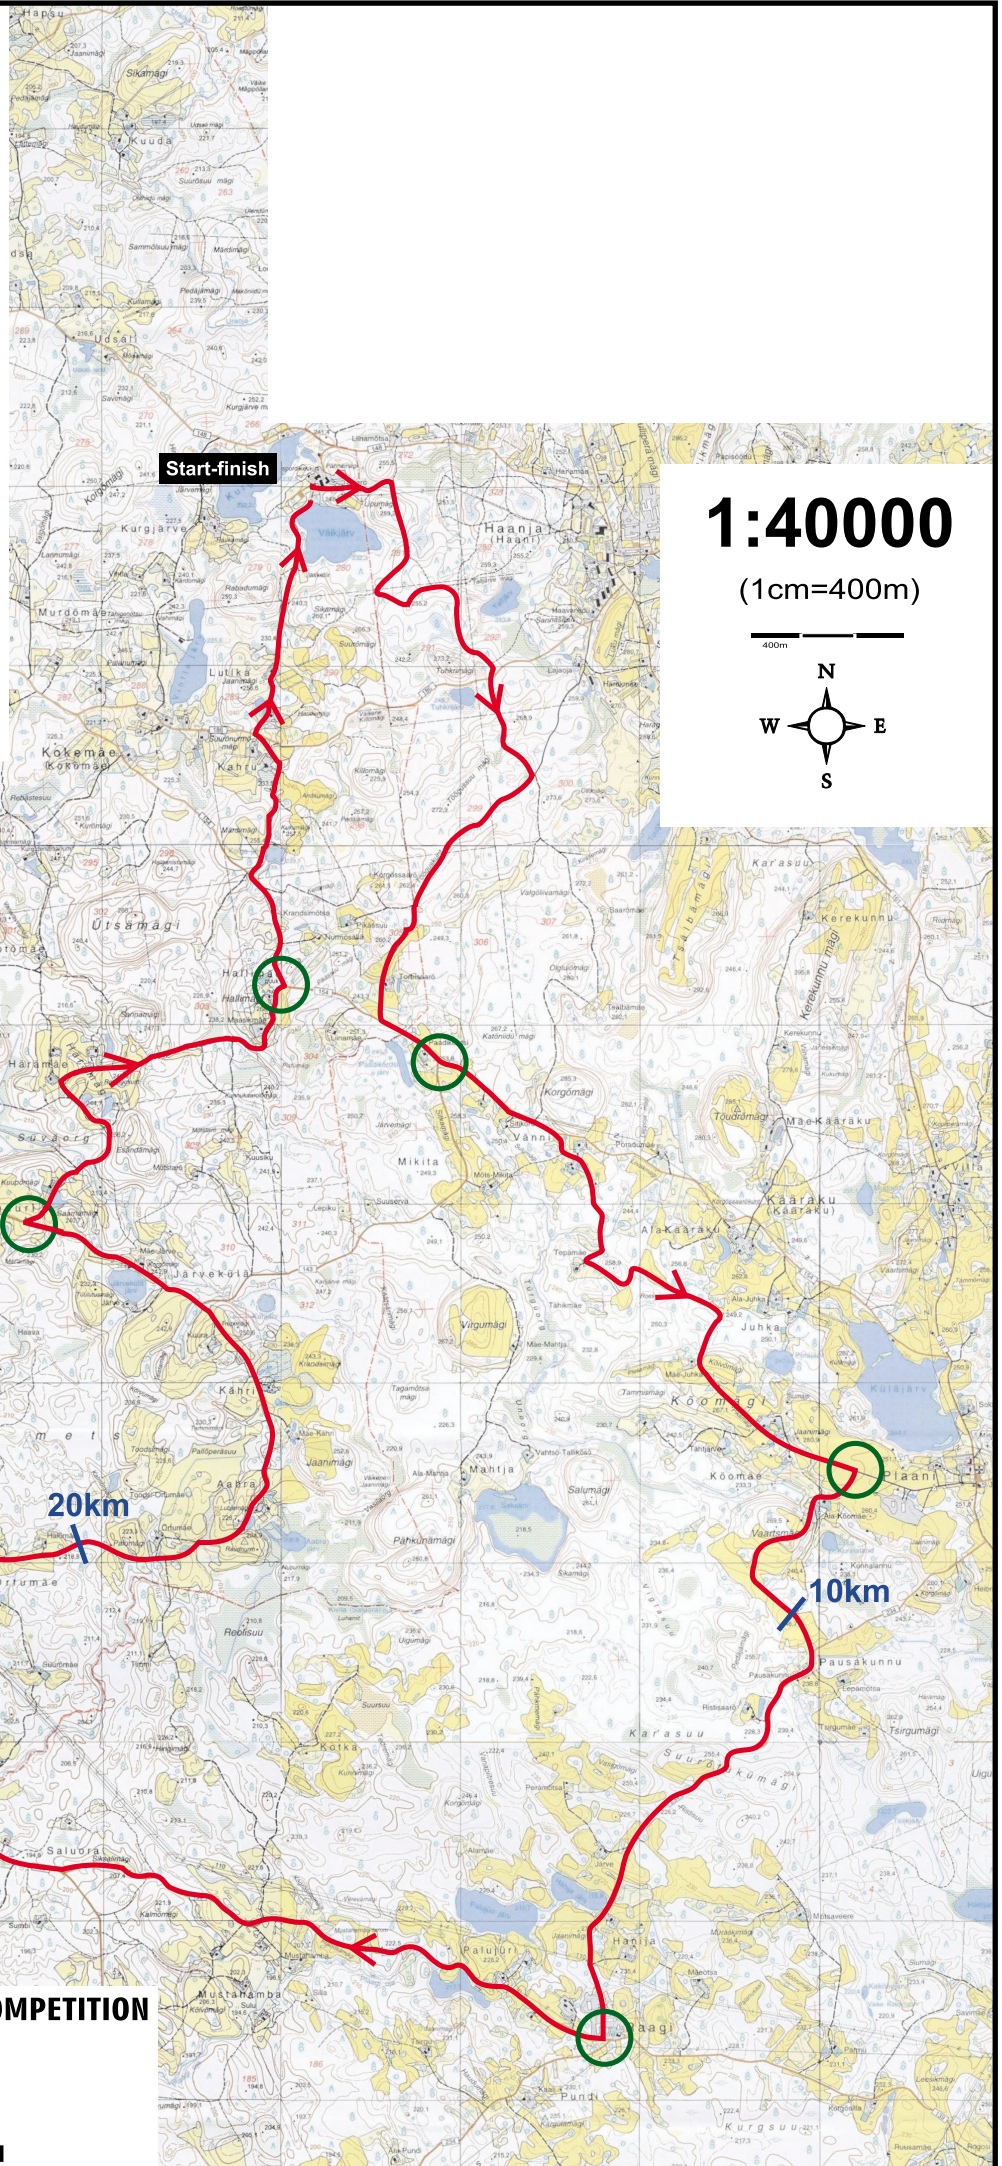

PHASE 2 RED ROUTE Distance 30km Ascent 375m

Route marking:

- red-white ribbons
- white signs with red arrows on them

- route 30km
- route direction
- grooming areas
- distance from start

1:40000

(1cm=400m)

400m

INTERNATIONAL ENDURANCE RIDE COMPETITION
CEI3* (160km)
CEI2*/CEIJY2* (120 km)
CEI1*/CEIJY1* (80 km)
22-24 May 2015, Kurgjärve, Estonia