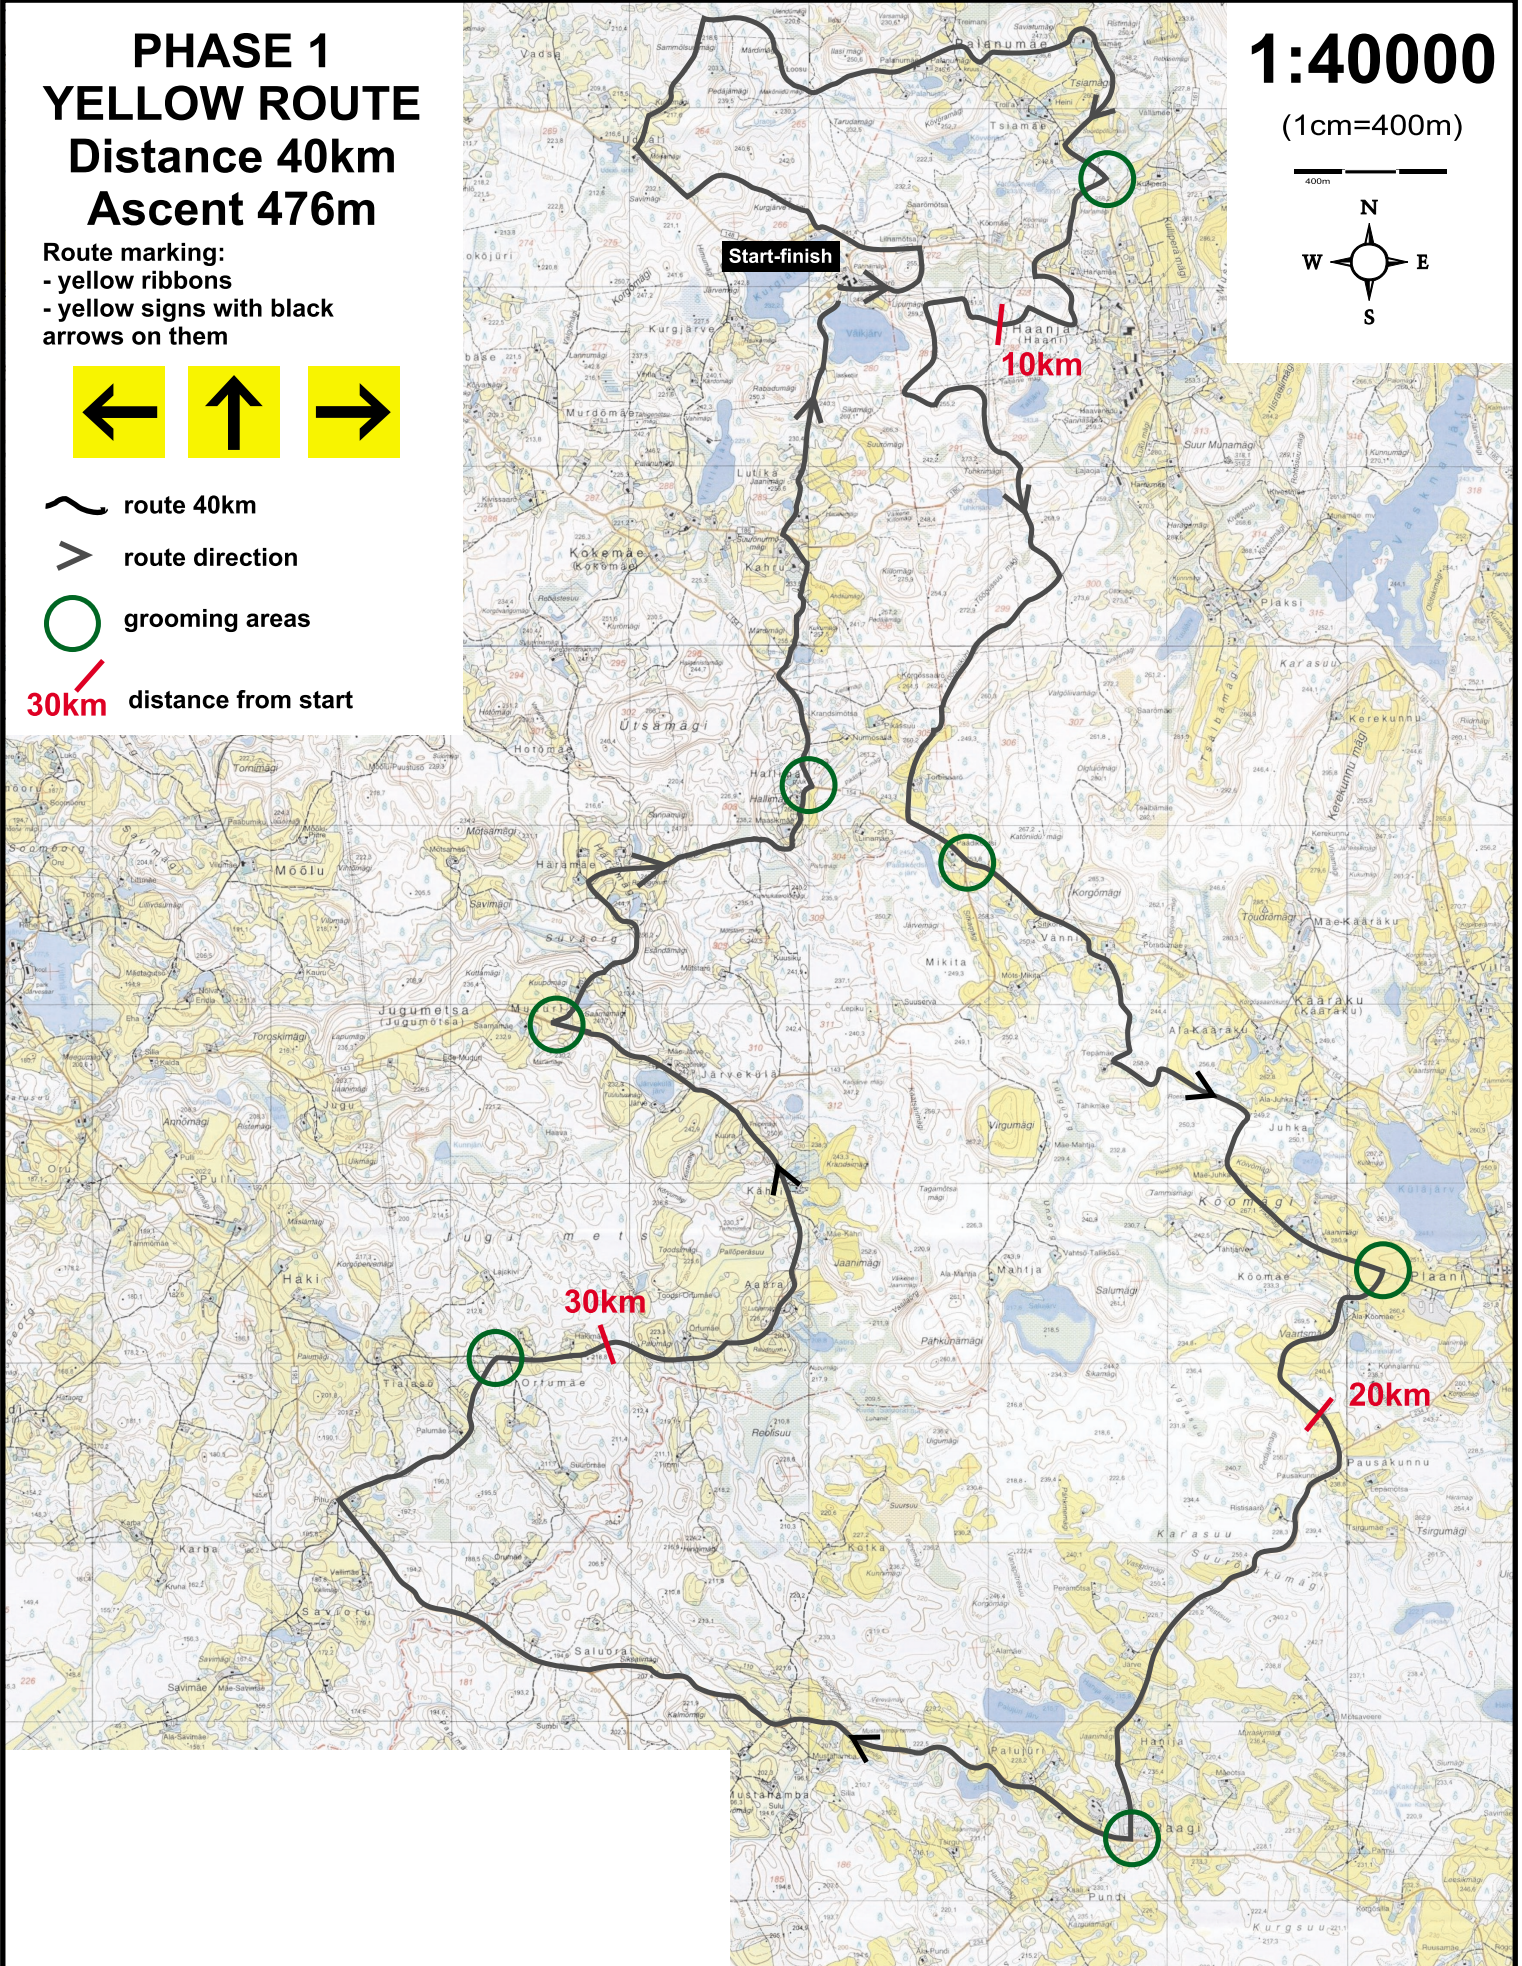

# PHASE 1 YELLOW ROUTE Distance 40km Ascent 476m

Route marking:  
- yellow ribbons  
- yellow signs with black arrows on them

-  route 40km
-  route direction
-  grooming areas
-  30km distance from start

# 1:40000

(1cm=400m)

**INTERNATIONAL ENDURANCE RIDE COMPETITION**  
**CEI3\* (160km)**  
**CEI2\*/CEIJY2\* (120 km)**  
**CEI1\*/CEIJY1\* (80 km)**  
**22-24 May 2015, Kurgjärve, Estonia**