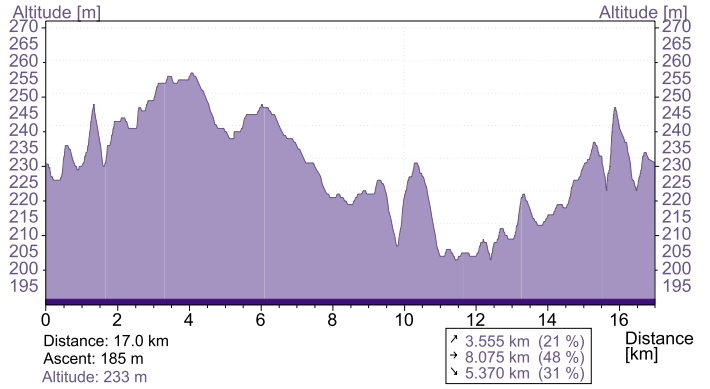

PHASE 4 BLUE ROUTE Distance 17km Ascent 185m

Route marking:
- blue ribbons
- white signs with blue arrows on them

-  route 17km
-  route direction
-  grooming areas
-  10km distance from start

ENDURANCE KURGJÄRVE FEI 2014 CEI2*/CEIJY2* (120 km) CEI1*/CEIJY1* (80 km) 23-25 May 2014, Kurgjärve, Estonia

1:40000

(1cm=400m)

400m