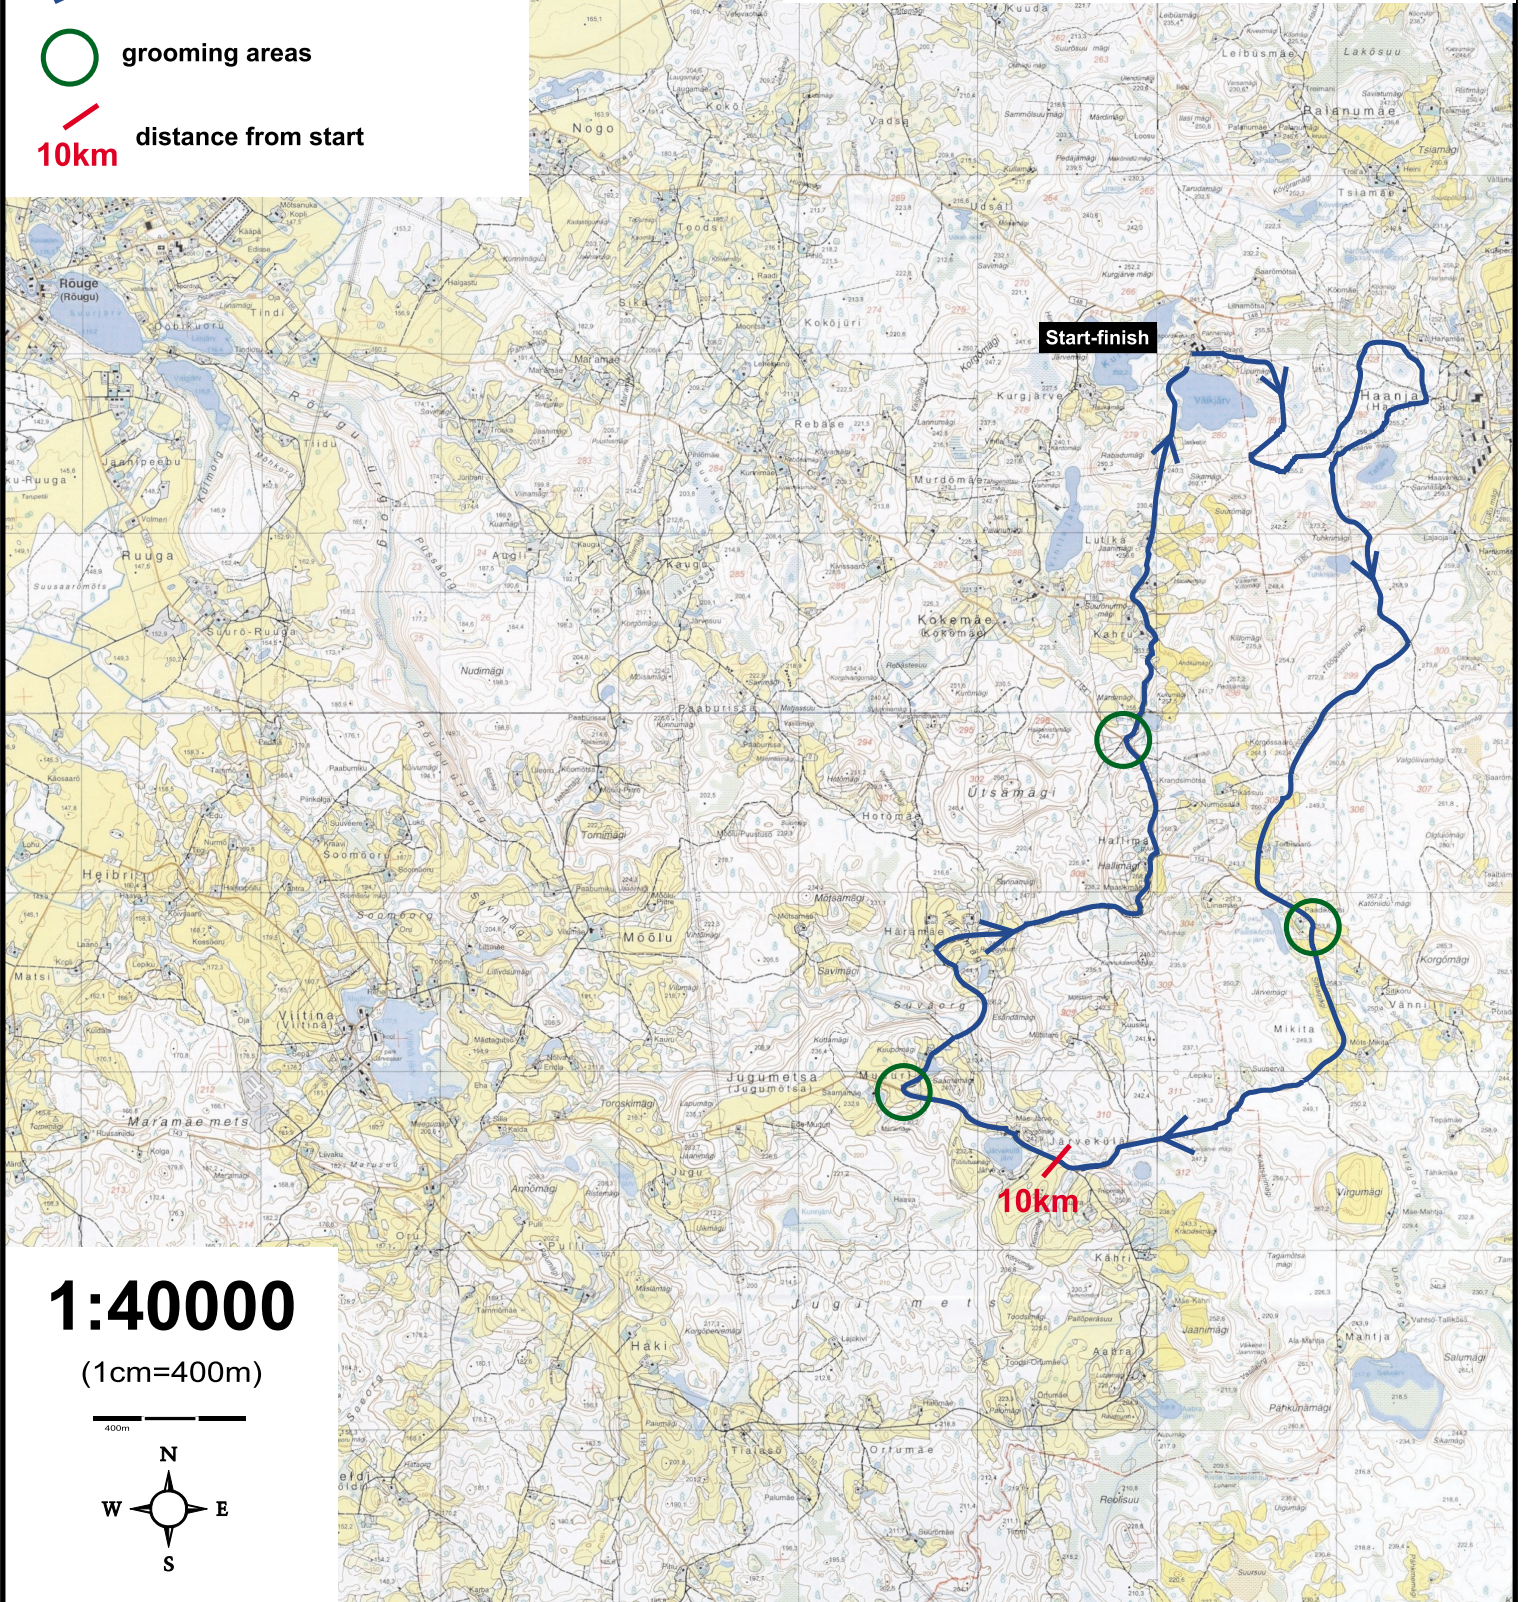

PHASE 4 BLUE ROUTE Distance 17km Ascent 185m

Route marking:
- blue ribbons
- white signs with blue arrows on them

-  route 17km
-  route direction
-  grooming areas
-  10km distance from start

ENDURANCE KURGJÄRVE FEI 2014 CEI2*/CEIJY2* (120 km) CEI1*/CEIJY1* (80 km) 23-25 May 2014, Kurgjärve, Estonia

1:40000

(1cm=400m)

400m