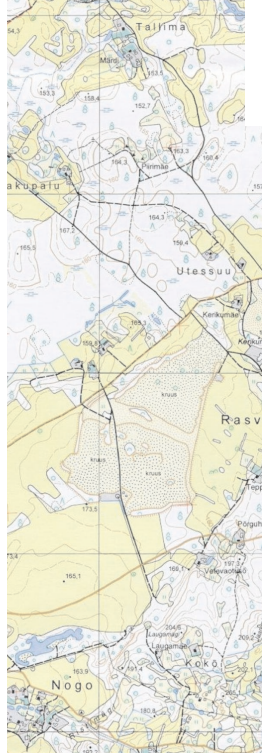

# PHASE 3 RED ROUTE Distance 24km Ascent 280m

Route marking:  
- red-white ribbons  
- white signs with red arrows on them

-  route 24km
-  route direction
-  grooming areas
-  distance from start

**ENDURANCE KURGJÄRVE FEI 2014**  
**CEI2\*/CEIJY2\* (120 km) CEI1\*/CEIJY1\* (80 km)**  
**23-25 May 2014, Kurgjärve, Estonia**

**1:40000**  
(1cm=400m)