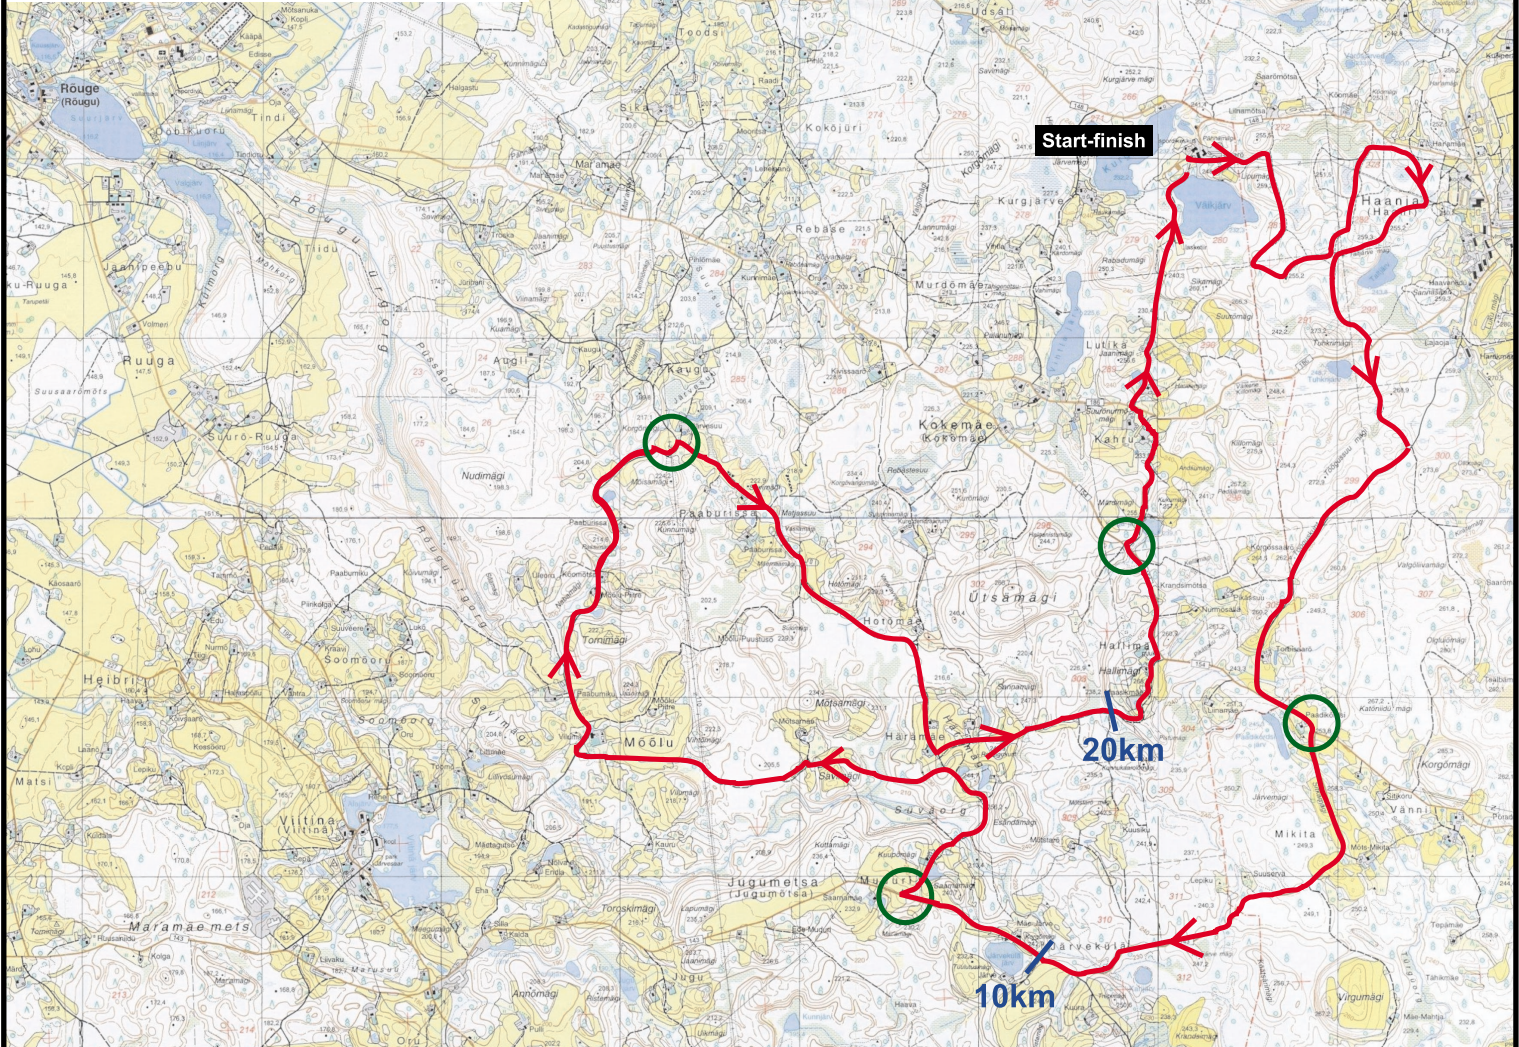

# PHASE 3 RED ROUTE Distance 24km Ascent 280m

Route marking:  
- red-white ribbons  
- white signs with red arrows on them

-  route 24km
-  route direction
-  grooming areas
-  distance from start

**ENDURANCE KURGJÄRVE FEI 2014**  
**CEI2\*/CEIJY2\* (120 km) CEI1\*/CEIJY1\* (80 km)**  
**23-25 May 2014, Kurgjärve, Estonia**

**1:40000**  
(1cm=400m)