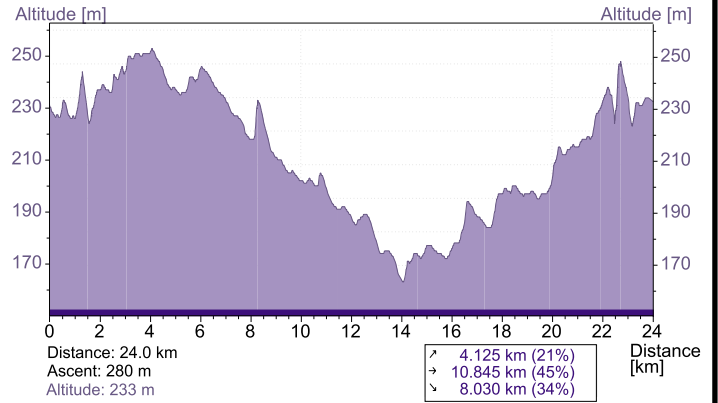

# PHASE 3 RED ROUTE Distance 24km Ascent 280m

Route marking:  
- red-white ribbons  
- white signs with red arrows on them

-  route 24km
-  route direction
-  grooming areas
-  distance from start

**ENDURANCE KURGJÄRVE FEI 2014**  
**CEI2\*/CEIJY2\* (120 km) CEI1\*/CEIJY1\* (80 km)**  
**23-25 May 2014, Kurgjärve, Estonia**

**1:40000**  
(1cm=400m)