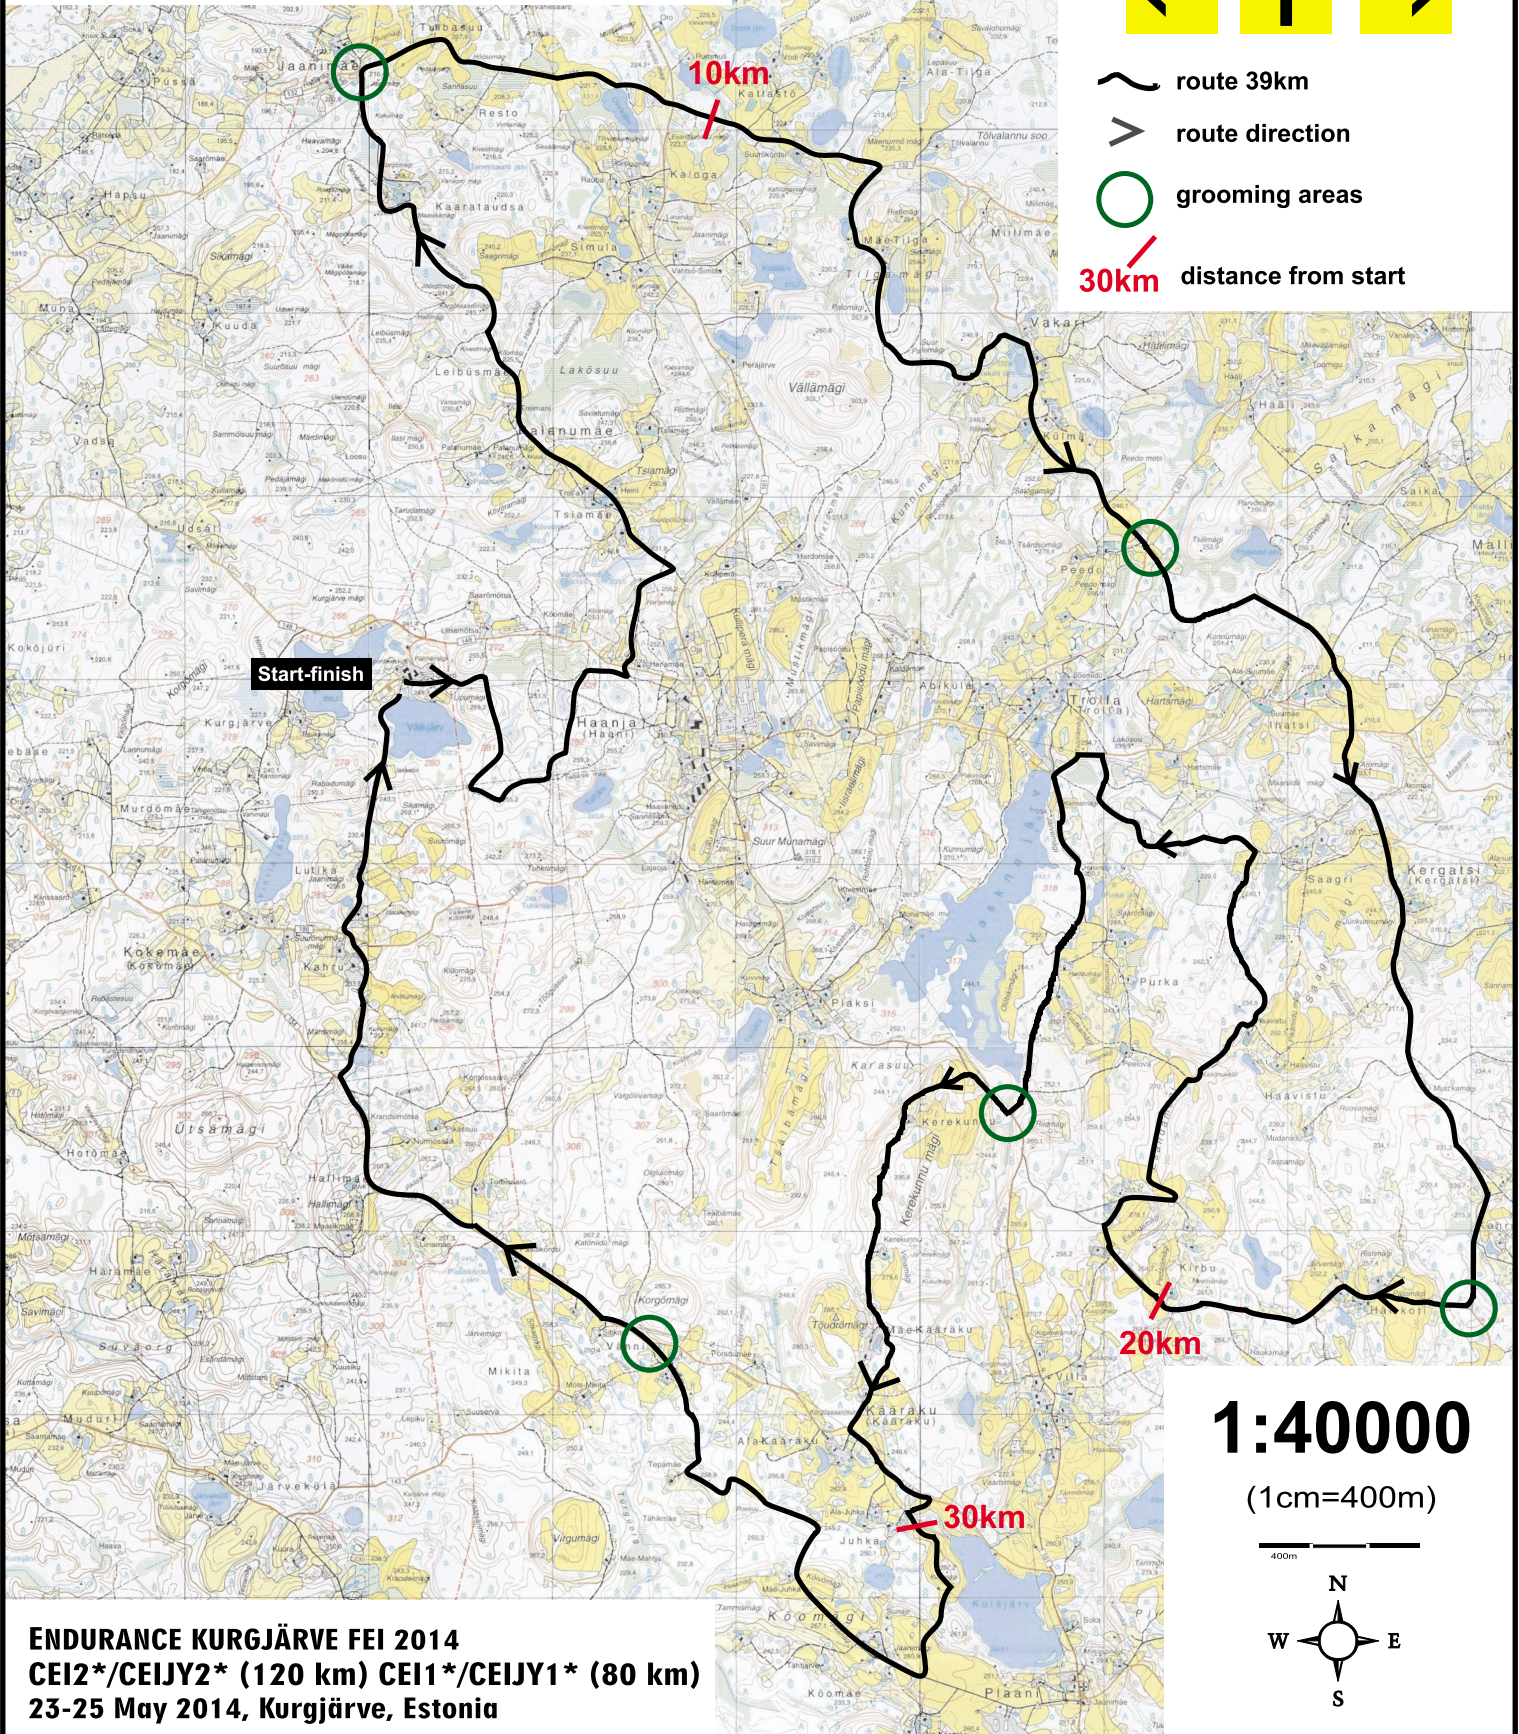

PHASE 2 YELLOW ROUTE

Distance 39km
Ascent 442m

Route marking:
- yellow ribbons
- yellow signs with black arrows on them

- route 39km
- route direction
- grooming areas
- 30km distance from start

1:40000

(1cm=400m)

ENDURANCE KURGJÄRVE FEI 2014
CEI2*/CEIJY2* (120 km) CEI1*/CEIJY1* (80 km)
23-25 May 2014, Kurgjärve, Estonia