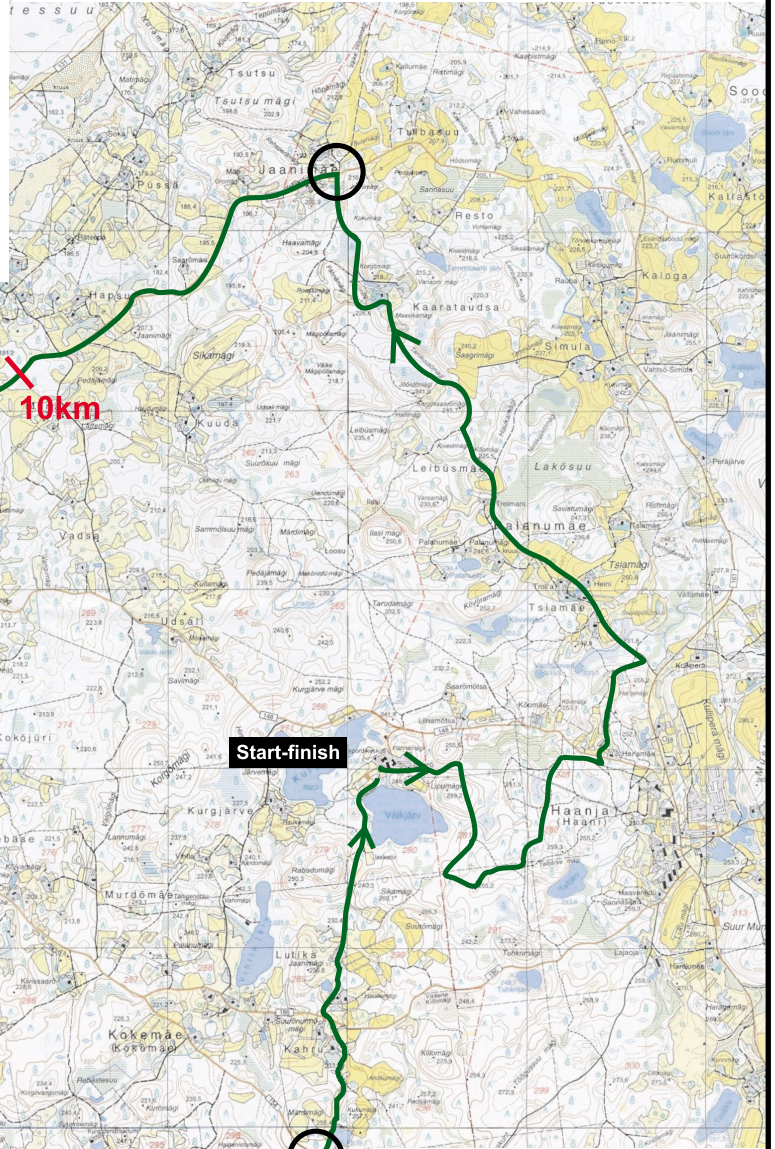

ENDURANCE KURGJÄRVE FEI 2014
CEI2*/CEIJY2* (120 km) CEI1*/CEIJY1* (80 km)
23-25 May 2014, Kurgjärve, Estonia

PHASE 1
GREEN ROUTE
Distance 40km
Ascent 440m

Route marking:
 - white ribbons with green-blue Elion logotype
 - white signs with green arrows on them

~ route 40km
 > route direction

○ grooming areas

30km distance from start

1:40000

(1cm=400m)