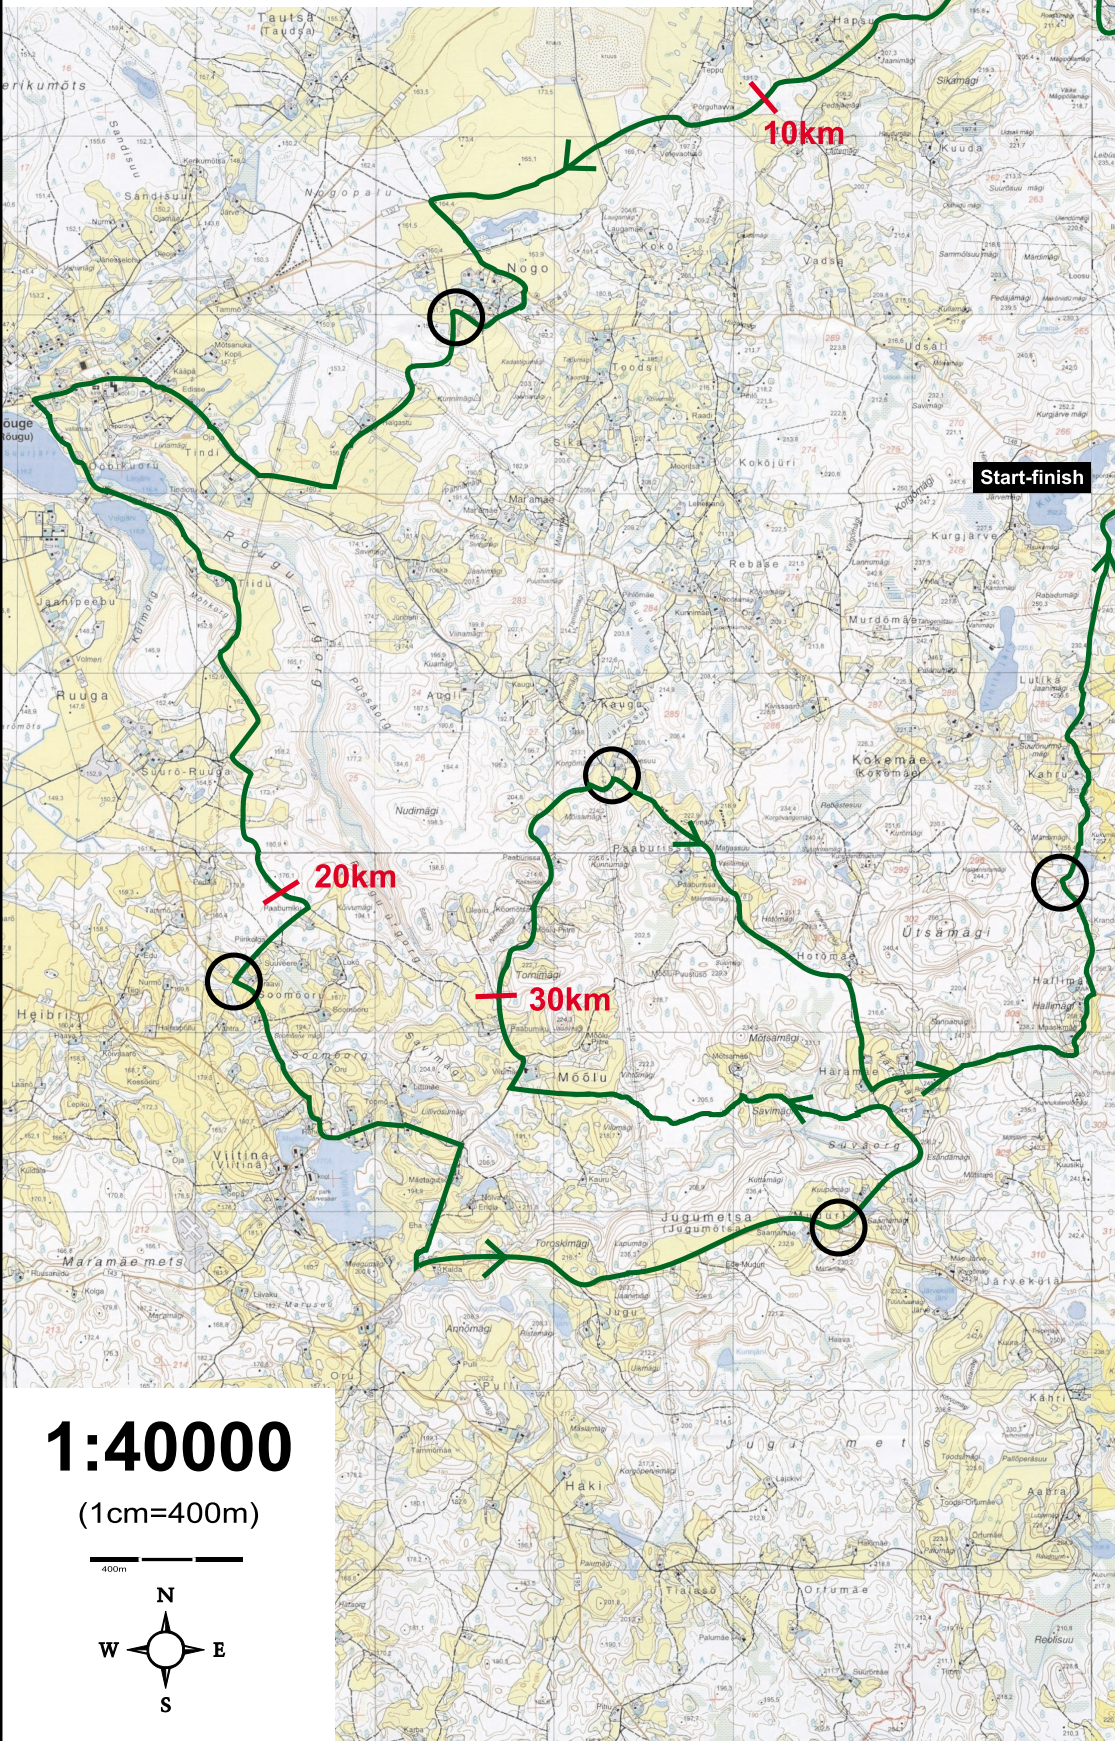

ENDURANCE KURGJÄRVE FEI 2014
CEI2*/CEIJY2* (120 km) CEI1*/CEIJY1* (80 km)
23-25 May 2014, Kurgjärve, Estonia

PHASE 1
GREEN ROUTE
Distance 40km
Ascent 440m

Route marking:
 - white ribbons with green-blue Elion logotype
 - white signs with green arrows on them

~ route 40km
 > route direction

○ grooming areas

30km distance from start

1:40000

(1cm=400m)