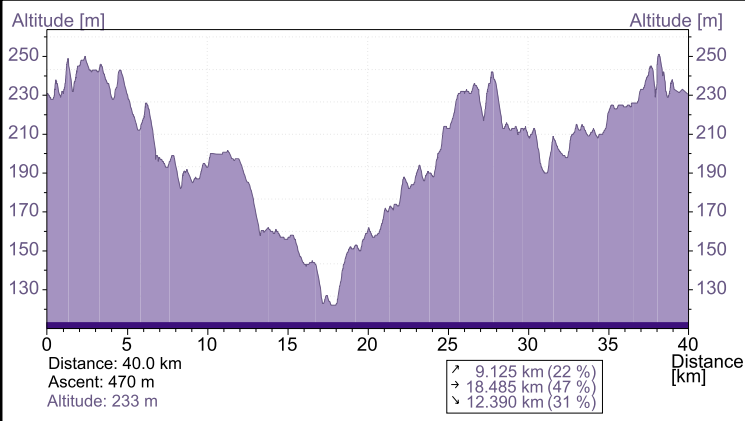

ENDURANCE KURGJÄRVE FEI 2014
CEI2*/CEIJY2* (120 km) CEI1*/CEIJY1* (80 km)
23-25 May 2014, Kurgjärve, Estonia

PHASE 1
GREEN ROUTE
Distance 40km
Ascent 440m

Route marking:
 - white ribbons with green-blue Elion logotype
 - white signs with green arrows on them

~ route 40km
 > route direction

○ grooming areas

30km distance from start

1:40000

(1cm=400m)